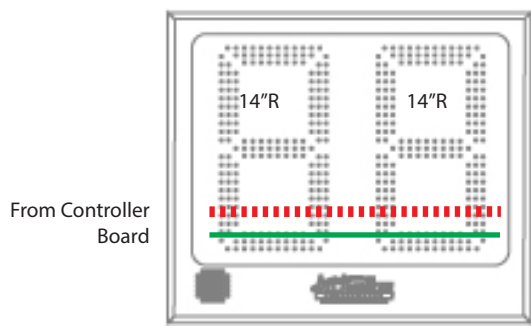

8299 Basketball Controller Plate

CONTROLLER PLATE BEHIND DIGIT PAN

Scoreboard Type: 100

Power Supply Outputs (Full Brightness & Full Digits): P1.1 \approx 2.44A (2.57 with 450N Horn)

"C" refers to controller board output. If Indicators are used, C4 data will go to the Indicator Driver Board and then to the digit(s).

— = DATA - - - - - = 10.5VDC POWER

115 VAC / 60 Hz - 1.2 Amps